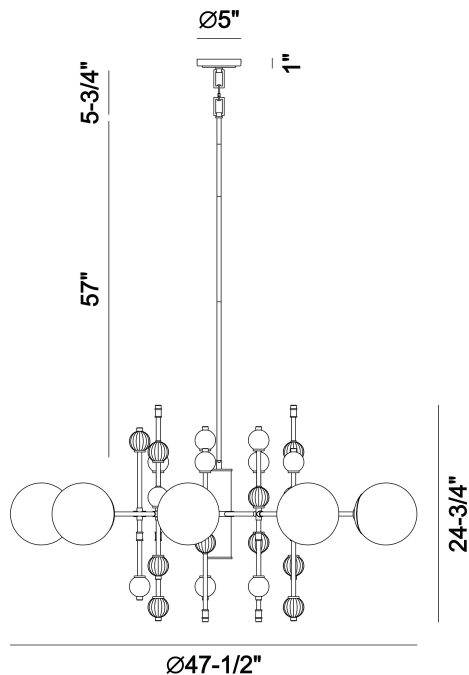

TRAITON, 9-LIGHT 48IN CHANDELIER

PRODUCT DETAILS

No.	:	47222-014
Product Color	:	GOLD
Product Material	:	GOLD
Shade / Accent Colour	:	CLEAR
Shade / Accent Material	:	GLASS
Diameter	:	48"
Height	:	24.5"
Weight	:	2.4LBS
Shade Height	:	5"
Shade Diameter	:	5"

LIGHT SOURCE DETAILS

Number of Bulbs	:	9
Light Source Type	:	G25
Bulb Voltage	:	120V
Socket Type	:	E26
Wattage	:	60W
Total Wattage	:	540W
Bulb Included	:	NO
Dimmable	:	YES

OPTIONS AVAILABLE

ITEM NO.	FINISH	SHADE
47222-014	GOLD	CLEAR

TECHNICAL DETAILS

Hanging Support Type	:	ROD
Canopy / Backplate Height	:	0.75"
Canopy / Backplate Dia.	:	5"
IP Rating	:	IP22
Beam Angle	:	360

PROJECT INFORMATION

Job Name: Date: Type:

Comments: