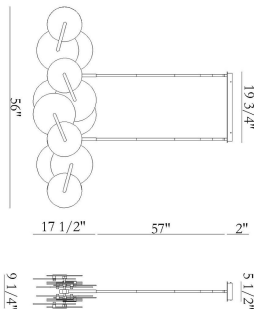

NUVOLA, 56IN INTEGRATED LED LINEAR CHANDELIER

PRODUCT DETAILS

No.	:	47210-011
Product Color	:	GOLD
Product Material	:	GOLD
Shade / Accent Colour	:	WHITE
Shade / Accent Material	:	GLASS
Length	:	56"
Width	:	9"
Height	:	17.5"
Weight	:	33.7LBS
Shade Height	:	0.125"
Shade Diameter	:	8"

LIGHT SOURCE DETAILS

Light Source Type	:	INTEGRATED LED
Bulb Voltage	:	24V
Total Wattage	:	92W
Delivered Lumens	:	5520LM
Kelvin	:	3000K
CRI	:	90
Dimmable	:	YES

OPTIONS AVAILABLE

ITEM NO.	FINISH	SHADE
47210-011	GOLD	WHITE
47210-028	MATTE BLACK	WHITE

TECHNICAL DETAILS

Hanging Support Type	:	ROD
Canopy / Backplate Length	:	19.75"
Canopy / Backplate Height	:	1"
Canopy / Backplate Width	:	5.5"
IP Rating	:	IP22
Title 24	:	YES
Beam Angle	:	270

PROJECT INFORMATION