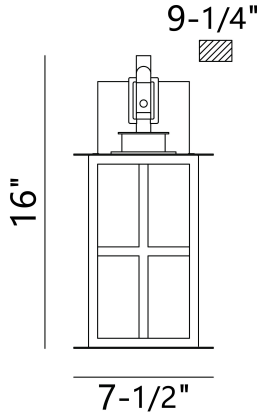

GREYSON, 16IN INTEGRATED LED OUTDOOR WALL LANTERN

PRODUCT DETAILS

No.	:	47200-012
Product Color	:	BRASS-BLACK MIX
Product Material	:	GOL-BLK
Shade / Accent Colour	:	CLEAR
Shade / Accent Material	:	GLASS
Length	:	7.75"
Width	:	7.5"
Height	:	16"
Ext	:	9.25"
Weight	:	10.3LBS
Shade Length	:	6"
Shade Width	:	6"
Shade Height	:	10.75"

TECHNICAL DETAILS

Hanging Support Type	:	J-BOX
Canopy / Backplate Length	:	6.75"
Canopy / Backplate Height	:	5"
Canopy / Backplate Width	:	1.25"
IP Rating	:	IP44
Beam Angle	:	270

PROJECT INFORMATION

Job Name: Date: Type: