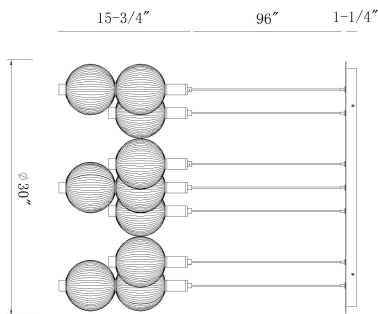

PALMAS, 7-LIGHT 30IN INTEGRATED LED MULTI DROP CHANDELIER

PRODUCT DETAILS

No.	:	47191-013
Product Color	:	GOLD
Product Material	:	GOLD
Shade / Accent Colour	:	SMOKE
Shade / Accent Material	:	GLASS
Width	:	29.5"
Diameter	:	24"
Height	:	16"
Weight	:	46.2LBS
Shade Diameter	:	6"

LIGHT SOURCE DETAILS

Light Source Type	:	INTEGRATED LED
Bulb Voltage	:	36V
Total Wattage	:	90W
Delivered Lumens	:	5260LM
Kelvin	:	3000K
CRI	:	90
Dimmable	:	YES

OPTIONS AVAILABLE

ITEM NO.	FINISH	SHADE
47191-013	GOLD	SMOKE
47191-020	POLISHED NICKEL	OPAL

TECHNICAL DETAILS

Hanging Support Type	:	AIRCRAFT CABLE
Canopy / Backplate Height	:	1.25"
Canopy / Backplate Dia.	:	20"
IP Rating	:	IP22
Title 24	:	YES
Beam Angle	:	360

PROJECT INFORMATION

 Job Name: Date: Type: