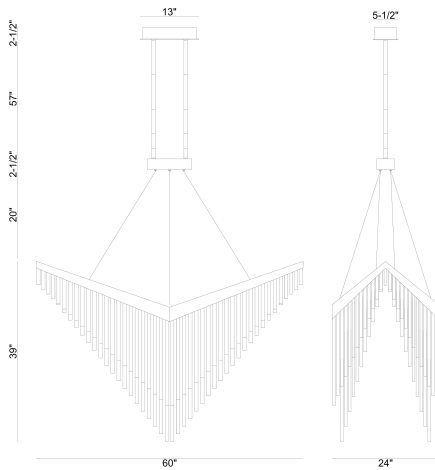

VIVIEN, 60IN INTEGRATED LED GRAND CHANDELIER

PRODUCT DETAILS

No.	:	47188-013
Product Color	:	MATTE GOLD
Product Material	:	GOLD
Shade / Accent Colour	:	CLEAR
Shade / Accent Material	:	ACRYLIC
Length	:	60"
Width	:	24"
Height	:	39"
Weight	:	88.1LBS

LIGHT SOURCE DETAILS

Light Source Type	:	INTEGRATED LED
Bulb Voltage	:	120V
Total Wattage	:	75W
Delivered Lumens	:	1618LM
Kelvin	:	3000K
CRI	:	90
Dimmable	:	YES

OPTIONS AVAILABLE

ITEM NO.	FINISH	SHADE
47188-013	MATTE GOLD	CLEAR
47188-020	MATTE BLACK	CLEAR

TECHNICAL DETAILS

Hanging Support Type	:	ROD
Canopy / Backplate Length	:	15"
Canopy / Backplate Height	:	2.5"
Canopy / Backplate Width	:	7.5"
IP Rating	:	IP22
Beam Angle	:	360

PROJECT INFORMATION

 Job Name: Date: Type: