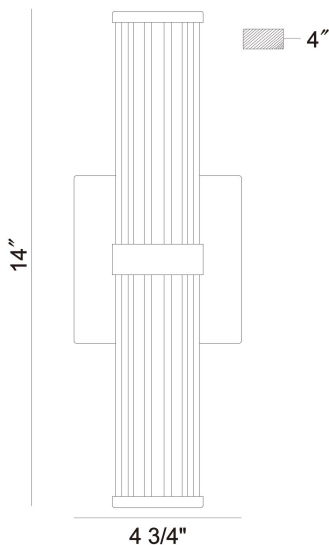

FAYTON, 14IN INTEGRATED LED OUTDOOR WALL SCONCE

PRODUCT DETAILS

No.	:	47123-021
Product Color	:	MATTE BLACK
Product Material	:	BLACK
Shade / Accent Colour	:	CLEAR
Shade / Accent Material	:	GLASS
Diameter	:	2.5"
Height	:	14"
Ext	:	4"
Weight	:	8.1LBS
Shade Height	:	14"
Shade Diameter	:	2.25"

LIGHT SOURCE DETAILS

Light Source Type	:	INTEGRATED LED
Bulb Voltage	:	36V
Total Wattage	:	14W
Delivered Lumens	:	985LM
Kelvin	:	3000K
CRI	:	90
Dimmable	:	YES

OPTIONS AVAILABLE

ITEM NO.	FINISH	SHADE
47123-014	MATTE GOLD	CLEAR GLASS
47123-021	MATTE BLACK	CLEAR

TECHNICAL DETAILS

Hanging Support Type	:	J-BOX
Canopy / Backplate Length	:	5.5"
Canopy / Backplate Height	:	4.75"
Canopy / Backplate Width	:	1.5"
IP Rating	:	IP44
Title 24	:	YES
Beam Angle	:	360

PROJECT INFORMATION