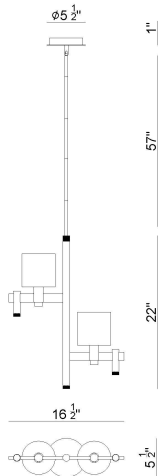

### PRODUCT DETAILS

No.	:	46520-012
Product Color	:	Gold
Product Material	:	Iron
Shade / Accent Colour	:	Smoke
Shade / Accent Material	:	Glass
Length	:	16.5"
Width	:	5.5"
Diameter	:	41.25"
Height	:	22"
Overall Height	:	80"
Weight	:	7.3lbs
Shade Height	:	4.7"

### LIGHT SOURCE DETAILS

Number of Bulbs	:	2
Light Source	:	Incandescent
Light Source Type	:	B10
Input Voltage	:	120V
Bulb Voltage	:	120V
Socket Type	:	E12
Wattage	:	40W
Total Wattage	:	80W
Bulb Included	:	No
Dimmable	:	No

### TECHNICAL DETAILS

Light Direction	:	Up
Hanging Support Type	:	ROD
Hanging Support Length	:	57"
Rods Included	:	Yes
Canopy / Backplate Height	:	1"
Canopy / Backplate Dia.	:	5.5"
Location	:	Dry