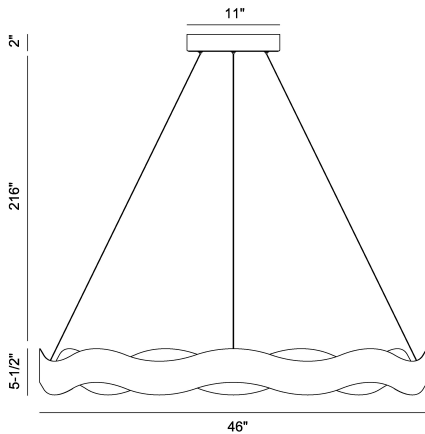

### PRODUCT DETAILS

No.	:	46462-015
Product Color	:	Bronze / Gold
Product Material	:	Iron
Shade / Accent Colour	:	NA
Shade / Accent Material	:	NA
Diameter	:	46"
Height	:	5.5"
Overall Height	:	223"
Weight	:	21.6lbs

### TECHNICAL DETAILS

Light Direction	:	Up and Down
Hanging Support Type	:	AIRCRAFT CABLE
Hanging Support Length	:	216"
Rods Included	:	No
Canopy / Backplate Height	:	2"
Canopy / Backplate Dia.	:	11"
Adjustable Lamp Head	:	No
Location	:	Dry