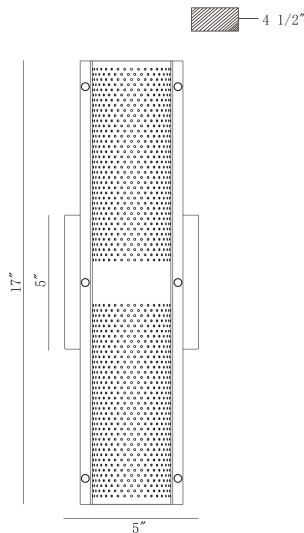

OPTIONS AVAILABLE

ITEM NO.	FINISH	SHADE
46461-018	GOLD-BLACK MIX	BLACK