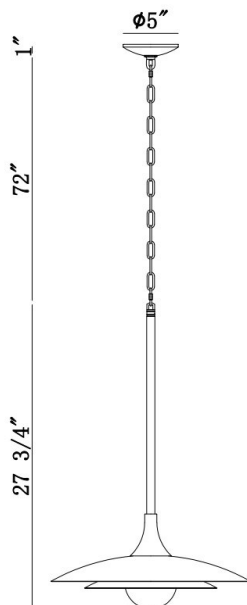

WELSH, Welsh, LED Pendant

PRODUCT DETAILS

No.	:	46441-027
Product Color	:	Blue
Product Material	:	Iron
Shade / Accent Colour	:	white
Shade / Accent Material	:	Glass
Length	:	18"
Width	:	18"
Diameter	:	18"
Height	:	27.5"
Overall Height	:	28"
Weight	:	9.9lbs
Shade Length	:	18"
Shade Width	:	18"
Shade Height	:	1.47"
Shade Diameter	:	18"

LIGHT SOURCE DETAILS

Number of Bulbs	:	1
Light Source	:	LED
Light Source Type	:	LED
Input Voltage	:	110V
Bulb Voltage	:	110V
Wattage	:	10W
Total Wattage	:	10W
Delivered Lumens	:	448lm
Kelvin	:	3000K
CRI	:	95.2
Bulb Included	:	Yes
Dimmable	:	Yes

OPTIONS AVAILABLE

ITEM NO.	FINISH	SHADE
46441-010	White	white
46441-027	Blue	white
46441-034	Gray	white
46441-041	Black	white

TECHNICAL DETAILS

Light Direction	:	Up and Down
Hanging Support Length	:	72"
Rods Included	:	Yes
Canopy / Backplate Length	:	5"
Canopy / Backplate Height	:	1.25"
Canopy / Backplate Width	:	5"
Canopy / Backplate Dia.	:	5"
Location	:	Dry