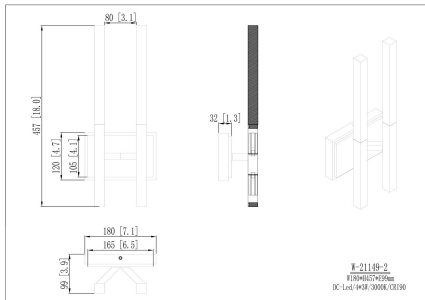

Benicio, BENICIO, CRYSTAL 2LT VTY

PRODUCT DETAILS

No.	:	46426-031
Product Color	:	Brushed gold
Product Material	:	steel+aluminum
Shade / Accent Colour	:	Clear
Shade / Accent Material	:	Crystal
Width	:	4.75"
Height	:	18"
Ext	:	3.5"
Weight	:	4.3lbs
Shade Length	:	0.98"
Shade Width	:	0.98"
Shade Height	:	9.8"

OPTIONS AVAILABLE

ITEM NO.	FINISH	SHADE
46426-017	Matt black	Clear
46426-024	Polished nickel	Clear
46426-031	Brushed gold	Clear

TECHNICAL DETAILS

Canopy / Backplate Height	:	1.25"
Canopy / Backplate Width	:	4.75"
Location	:	Damp