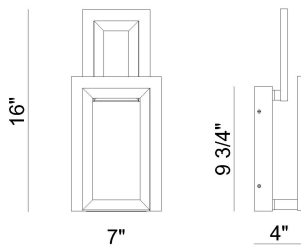

Inizio, INIZIO, WALL SCONCE

OPTIONS AVAILABLE

ITEM NO.	FINISH	SHADE
45908-019	Gold	Frosted white
45908-024	Black	Frosted white

PRODUCT DETAILS

No.	:	45908-024
Product Color	:	Black
Product Material	:	Aluminum
Shade / Accent Colour	:	Frosted white
Shade / Accent Material	:	acrylic
Width	:	7"
Height	:	16"
Ext	:	4"
Weight	:	3.3lbs

TECHNICAL DETAILS

Canopy / Backplate Length	:	9.75"
Canopy / Backplate Height	:	1.5"
Canopy / Backplate Width	:	5.5"
Location	:	Dry

PROJECT INFORMATION

Job Name: Date: Category:

Comments: