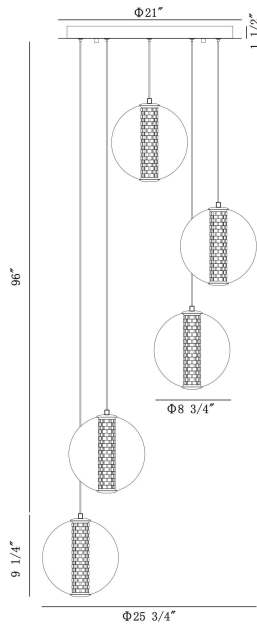

ATOMO, ATOMO, 5LT PD

PRODUCT DETAILS

No.	:	45737-015
Product Color	:	Chrome
Product Material	:	Iron
Shade / Accent Colour	:	Clear
Shade / Accent Material	:	Alu+Glass+Acrylic
Diameter	:	25.75"
Height	:	9.25"
Overall Height	:	106.5"
Weight	:	18.5lbs
Shade Height	:	9.25"
Shade Diameter	:	8.75"

LIGHT SOURCE DETAILS

Number of Bulbs	:	5
Light Source	:	LED
Light Source Type	:	LED
Input Voltage	:	120V
Bulb Voltage	:	36V
Socket Type	:	LED
Wattage	:	35W
Total Wattage	:	37W
Delivered Lumens	:	883lm
Kelvin	:	3000K
CRI	:	90
Bulb Included	:	Yes
Dimmable	:	Yes

OPTIONS AVAILABLE

ITEM NO.	FINISH	SHADE
45737-015	Chrome	Clear
45737-022	gold	smoke

TECHNICAL DETAILS

Light Direction	:	Up and Down
Hanging Support Type	:	AIRCRAFT CABLE
Hanging Support Length	:	96"
Canopy / Backplate Height	:	1.25"
Canopy / Backplate Dia.	:	21"
Location	:	Dry