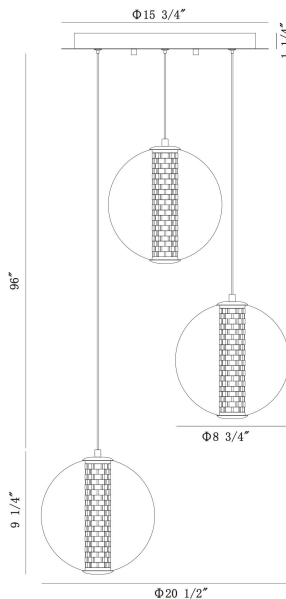

ATOMO, ATOMO, 3LT PD

PRODUCT DETAILS

No.	:	45736-024
Product Color	:	Gold
Product Material	:	Iron
Shade / Accent Colour	:	smoke
Shade / Accent Material	:	Alu+Glass+Acrylic
Diameter	:	20.5"
Height	:	9.25"
Overall Height	:	106.5"
Weight	:	10.7lbs
Shade Height	:	9.25"
Shade Diameter	:	8.75"

LIGHT SOURCE DETAILS

Number of Bulbs	:	3
Light Source	:	LED
Light Source Type	:	LED
Input Voltage	:	120V
Bulb Voltage	:	36V
Socket Type	:	LED
Wattage	:	21W
Total Wattage	:	23W
Delivered Lumens	:	574lm
Kelvin	:	3000K
CRI	:	90
Bulb Included	:	Yes
Dimmable	:	Yes

OPTIONS AVAILABLE

ITEM NO.	FINISH	SHADE
45736-018	Chrome	Clear
45736-024	Gold	smoke

TECHNICAL DETAILS

Light Direction	:	Up and Down
Hanging Support Type	:	AIRCRAFT CABLE
Hanging Support Length	:	96"
Canopy / Backplate Height	:	1.25"
Canopy / Backplate Dia.	:	15.75"
Location	:	Dry