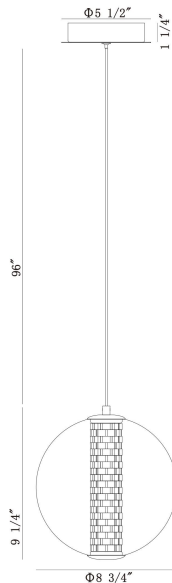

ATOMO, ATOMO, 1LT PD

OPTIONS AVAILABLE

ITEM NO.	FINISH	SHADE
45735-011	Chrome	Clear
45735-023	Gold	Smoked

PRODUCT DETAILS

No.	:	45735-023
Product Color	:	Gold
Product Material	:	Iron
Shade / Accent Colour	:	Smoked
Shade / Accent Material	:	Glass
Length	:	8.75"
Width	:	8.75"
Diameter	:	8.75"
Height	:	9.25"
Overall Height	:	106.5"
Weight	:	3lbs
Shade Length	:	9.25"
Shade Width	:	8.75"
Shade Diameter	:	8.75"

LIGHT SOURCE DETAILS

Number of Bulbs	:	1
Light Source	:	LED
Light Source Type	:	LED
Input Voltage	:	120V
Bulb Voltage	:	120V
Socket Type	:	LED
Wattage	:	7W
Total Wattage	:	7W
Delivered Lumens	:	179lm
Kelvin	:	3000K
CRI	:	90
Bulb Included	:	Yes
Dimmable	:	Yes

TECHNICAL DETAILS

Light Direction	:	Multi
Hanging Support Type	:	WIRE
Hanging Support Length	:	96"
Canopy / Backplate Height	:	1.25"
Canopy / Backplate Dia.	:	5.5"
Driver	:	Yes
IP Rating	:	IP20
Location	:	Dry
Approval	:	