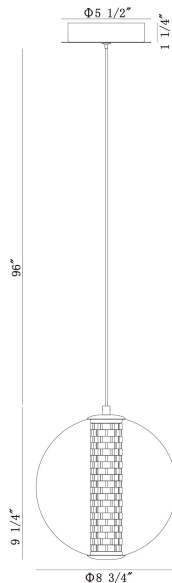

ATOMO, ATOMO, 1LT PD

PRODUCT DETAILS

No.	:	45735-011
Product Color	:	Chrome
Product Material	:	Iron
Shade / Accent Colour	:	Clear
Shade / Accent Material	:	Alu+Glass+Acrylic
Length	:	11.25"
Width	:	8.65625"
Diameter	:	8.75"
Height	:	9.25"
Overall Height	:	106.5"
Weight	:	3.1lbs
Shade Height	:	9.25"
Shade Diameter	:	8.75"

LIGHT SOURCE DETAILS

Number of Bulbs	:	1
Light Source	:	LED
Light Source Type	:	LED
Input Voltage	:	120V
Bulb Voltage	:	36V
Socket Type	:	LED
Wattage	:	7W
Total Wattage	:	11W
Delivered Lumens	:	179lm
Kelvin	:	3000K
CRI	:	90
Bulb Included	:	Yes
Dimmable	:	Yes

OPTIONS AVAILABLE

ITEM NO.	FINISH	SHADE
45735-011	Chrome	Clear
45735-023	Gold	smoke

TECHNICAL DETAILS

Light Direction	:	Up and Down
Hanging Support Type	:	AIRCRAFT CABLE
Hanging Support Length	:	96"
Canopy / Backplate Height	:	1.25"
Canopy / Backplate Dia.	:	5.5"
Location	:	Dry