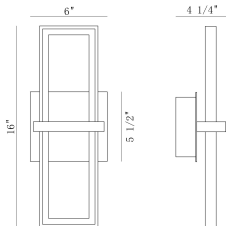

BORDO, BORDO, OUTDOOR WC, BLK, S

PRODUCT DETAILS

No.	:	45725-012
Product Color	:	Black
Product Material	:	Steel+Alu
Shade / Accent Colour	:	Frosted white
Shade / Accent Material	:	Acrylic
Length	:	6"
Height	:	16"
Overall Height	:	16"
Ext	:	4.25"
Weight	:	2.7lbs

OPTIONS AVAILABLE

ITEM NO.	FINISH	SHADE
45725-012	Black	Frosted white

TECHNICAL DETAILS

Light Direction	:	Up and Down
Canopy / Backplate Length	:	6"
Canopy / Backplate Height	:	1.5"
Canopy / Backplate Width	:	5.5"
Driver	:	Yes
IP Rating	:	44
Location	:	Wet