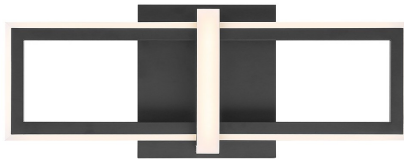

BORDO, BORDO, OUTDOOR WC, BLK, S

PRODUCT DETAILS

No.	:	45725-012
Product Color	:	Black
Product Material	:	Steel+Alu
Shade / Accent Colour	:	Frosted white
Shade / Accent Material	:	Acrylic
Length	:	6"
Height	:	16"
Overall Height	:	16"
Ext	:	4.25"
Weight	:	2.7lbs

LIGHT SOURCE DETAILS

Number of Bulbs	:	1
Light Source	:	LED
Light Source Type	:	LED
Input Voltage	:	120V
Bulb Voltage	:	36V
Socket Type	:	LED
Wattage	:	18W
Total Wattage	:	20W
Delivered Lumens	:	752lm
Kelvin	:	3000K
CRI	:	90
Bulb Included	:	Yes
Dimmable	:	Yes

OPTIONS AVAILABLE

ITEM NO.	FINISH	SHADE
45725-012	Black	Frosted white

TECHNICAL DETAILS

Light Direction	:	Up and Down
Canopy / Backplate Length	:	6"
Canopy / Backplate Height	:	1.5"
Canopy / Backplate Width	:	5.5"
Driver	:	Yes
IP Rating	:	44
Location	:	Wet