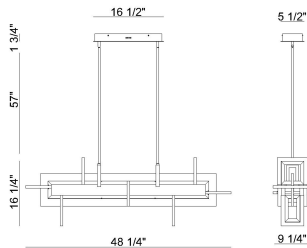

Inizio, INIZIO, CHANDELIER M

PRODUCT DETAILS

No.	:	45719-023
Product Color	:	Black
Product Material	:	Aluminum
Shade / Accent Colour	:	Frosted white
Shade / Accent Material	:	acrylic
Length	:	48.25"
Width	:	9.25"
Height	:	16.25"
Overall Height	:	73.3"
Weight	:	20.9lbs

OPTIONS AVAILABLE

ITEM NO.	FINISH	SHADE
45719-011	Gold	Frosted white
45719-023	Black	Frosted white

TECHNICAL DETAILS

Light Direction	:	Up and Down
Hanging Support Type	:	ROD
Rods Included	:	Yes
Canopy / Backplate Length	:	16.5"
Canopy / Backplate Height	:	1.75"
Canopy / Backplate Width	:	5.5"
Location	:	Dry