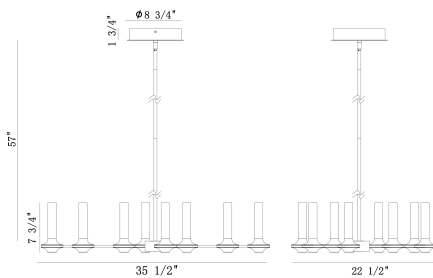

Torcia, Torcia, 8LT chandelier

PRODUCT DETAILS

No.	:	45714-016
Product Color	:	Black & gold
Product Material	:	Iron
Shade / Accent Colour	:	Clear
Shade / Accent Material	:	acrylic
Length	:	35.75"
Width	:	22.75"
Height	:	7.5"
Overall Height	:	60.5"
Weight	:	12.1lbs
Shade Height	:	5.5"
Shade Diameter	:	1.25"

LIGHT SOURCE DETAILS

Number of Bulbs	:	16
Light Source	:	LED
Light Source Type	:	LED
Input Voltage	:	120V
Bulb Voltage	:	24V
Socket Type	:	LED
Wattage	:	40W
Total Wattage	:	45W
Delivered Lumens	:	1928lm
Kelvin	:	3000K
CRI	:	90
Bulb Included	:	Yes
Dimmable	:	Yes

OPTIONS AVAILABLE

ITEM NO.	FINISH	SHADE
45714-016	Black & gold	Clear
45714-023	White & gold	Clear

TECHNICAL DETAILS

Light Direction	:	Up and Down
Hanging Support Type	:	ROD
Hanging Support Length	:	57"
Rods Included	:	Yes
Canopy / Backplate Height	:	1.75"
Canopy / Backplate Dia.	:	8.75"
Location	:	Dry