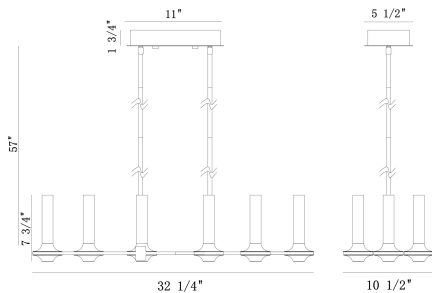

### PRODUCT DETAILS

No.	:	45713-026
Product Color	:	White & gold
Product Material	:	Iron
Shade / Accent Colour	:	Clear
Shade / Accent Material	:	acrylic
Length	:	31.5"
Width	:	10.25"
Height	:	7.5"
Overall Height	:	60.5"
Weight	:	10.7lbs
Shade Height	:	5.5"
Shade Diameter	:	1.25"

### LIGHT SOURCE DETAILS

Number of Bulbs	:	12
Light Source	:	LED
Light Source Type	:	LED
Input Voltage	:	120V
Bulb Voltage	:	24V
Socket Type	:	LED
Wattage	:	30W
Total Wattage	:	34W
Delivered Lumens	:	1391lm
Kelvin	:	3000K
CRI	:	90
Bulb Included	:	Yes
Dimmable	:	Yes

### TECHNICAL DETAILS

Light Direction	:	Up and Down
Hanging Support Type	:	ROD
Hanging Support Length	:	57"
Rods Included	:	Yes
Canopy / Backplate Length	:	11"
Canopy / Backplate Height	:	1.75"
Canopy / Backplate Width	:	5.5"
Location	:	Dry