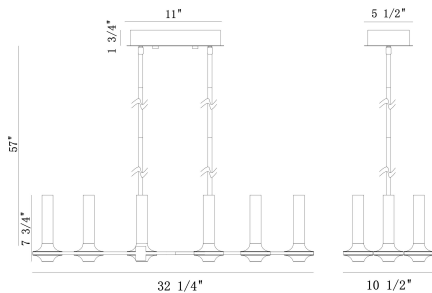

TORCIA, 6-LIGHT 31IN INTEGRATED LED CHANDELIER

PRODUCT DETAILS

No.	:	45713-019
Product Color	:	MATTE BLACK
Product Material	:	IRON
Shade / Accent Colour	:	WHITE
Shade / Accent Material	:	ACRYLIC
Length	:	31.25"
Width	:	10.5"
Height	:	7.75"
Overall Height	:	60.5"
Weight	:	11LBS
Shade Length	:	9.25"
Shade Width	:	8.75"
Shade Height	:	5.5"
Shade Diameter	:	8.75"

LIGHT SOURCE DETAILS

Number of Bulbs	:	12
Light Source	:	LED
Light Source Type	:	INTEGRATED LED / LED
Input Voltage	:	120V
Bulb Voltage	:	24V
Socket Type	:	INTEGRATED / LED
Wattage	:	30W
Total Wattage	:	34W
Delivered Lumens	:	1391LM
Kelvin	:	3000K
CRI	:	90
Bulb Included	:	YES
Dimmable	:	YES

OPTIONS AVAILABLE

ITEM NO.	FINISH	SHADE
45713-019	MATTE BLACK	ETCHED
45713-026	MATTE WHITE	ETCHED

TECHNICAL DETAILS

Light Direction	:	UP AND DOWN
Hanging Support Type	:	ROD
Hanging Support Length	:	57"
Rods Included	:	YES
Canopy / Backplate Length	:	11"
Canopy / Backplate Height	:	1.75"
Canopy / Backplate Width	:	5.5"
Driver	:	YES
IP Rating	:	IP22
Approval	:	
Beam Angle	:	360