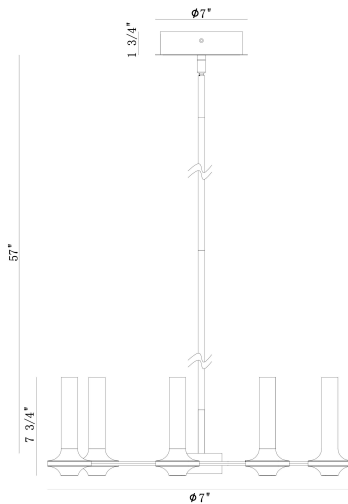

### PRODUCT DETAILS

No.	:	45712-012
Product Color	:	Black & gold
Product Material	:	Iron
Shade / Accent Colour	:	Clear
Shade / Accent Material	:	acrylic
Diameter	:	24.25"
Height	:	7.5"
Overall Height	:	60.5"
Weight	:	9.4lbs
Shade Height	:	5.5"
Shade Diameter	:	1.25"

### LIGHT SOURCE DETAILS

Number of Bulbs	:	12
Light Source	:	LED
Light Source Type	:	LED
Input Voltage	:	120V
Bulb Voltage	:	24V
Socket Type	:	LED
Wattage	:	30W
Total Wattage	:	34W
Delivered Lumens	:	1544lm
Kelvin	:	3000K
CRI	:	90
Bulb Included	:	Yes
Dimmable	:	Yes

### TECHNICAL DETAILS

Light Direction	:	Up and Down
Hanging Support Type	:	ROD
Hanging Support Length	:	57"
Rods Included	:	Yes
Canopy / Backplate Height	:	1.75"
Canopy / Backplate Dia.	:	7"
Location	:	Dry