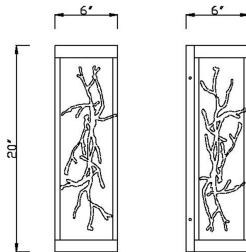

### PRODUCT DETAILS

No.	:	45699-016
Product Color	:	GOLD-BLACK MIX
Product Material	:	IRON
Shade / Accent Colour	:	GOLD
Shade / Accent Material	:	STEEL
Length	:	6"
Width	:	6"
Height	:	20"
Overall Height	:	20"
Ext	:	6"
Weight	:	12.3LBS
Shade Length	:	16"
Shade Width	:	7"
Shade Height	:	10"

### TECHNICAL DETAILS

Light Direction	:	UP AND DOWN
Hanging Support Type	:	J-BOX
Canopy / Backplate Length	:	6"
Canopy / Backplate Height	:	20"
Canopy / Backplate Width	:	1"
Driver	:	NO
IP Rating	:	IP44
Location	:	WET
Approval	:	
Beam Angle	:	360