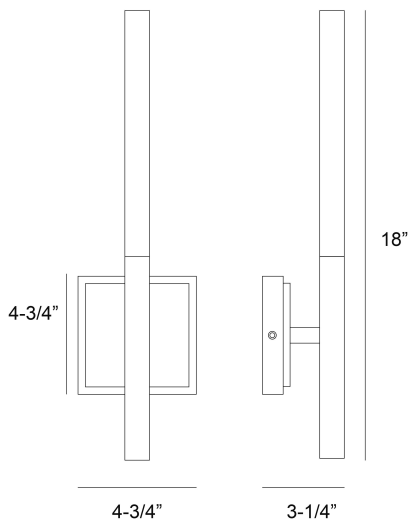

BENICIO, BENICIO, CRYSTAL 1LT VTY

PRODUCT DETAILS

| | | |
|-------------------------|---|----------------|
| No. | : | 45636-032 |
| Product Color | : | Matt black |
| Product Material | : | steel+aluminum |
| Shade / Accent Colour | : | Clear |
| Shade / Accent Material | : | Crystal |
| Width | : | 4.75" |
| Height | : | 18" |
| Ext | : | 3.25" |
| Weight | : | 2.4lbs |
| Shade Length | : | 0.98" |
| Shade Width | : | 0.98" |
| Shade Height | : | 9.8" |

LIGHT SOURCE DETAILS

| | | |
|-------------------|---|-------|
| Number of Bulbs | : | 2 |
| Light Source | : | LED |
| Light Source Type | : | LED |
| Input Voltage | : | 120V |
| Bulb Voltage | : | 120V |
| Socket Type | : | LED |
| Wattage | : | 3W |
| Total Wattage | : | 6W |
| Delivered Lumens | : | 228lm |
| Kelvin | : | 3000K |
| CRI | : | 90 |
| Bulb Included | : | Yes |
| Dimmable | : | Yes |

| | | |
|---------------------------|---|-------|
| Canopy / Backplate Length | : | 4.75" |
| Canopy / Backplate Height | : | 1.25" |
| Canopy / Backplate Width | : | 4.75" |
| Location | : | Damp |

PROJECT INFORMATION