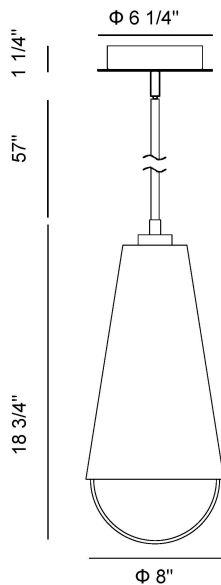

SOLARI, Solari, LED pendant, P

PRODUCT DETAILS

No.	:	45609-015
Product Color	:	Gold
Product Material	:	Iron
Shade / Accent Colour	:	clear
Shade / Accent Material	:	Glass
Length	:	8"
Width	:	8"
Diameter	:	8"
Height	:	18.75"
Overall Height	:	78.5"
Weight	:	11.3lbs
Shade Width	:	3.75"
Shade Height	:	13.5"
Shade Diameter	:	7.5"

LIGHT SOURCE DETAILS

Number of Bulbs	:	2
Light Source	:	LED
Light Source Type	:	LED
Input Voltage	:	120V
Bulb Voltage	:	120V
Socket Type	:	LED
Wattage	:	8W
Total Wattage	:	16W
Delivered Lumens	:	1000lm
Kelvin	:	3000K
CRI	:	90
Bulb Included	:	Yes
Dimmable	:	Yes

OPTIONS AVAILABLE

ITEM NO.	FINISH	SHADE
45609-015	Gold	clear
45609-028	Polished Nickel	clear

TECHNICAL DETAILS

Light Direction	:	Up and Down
Hanging Support Type	:	CHAIN
Hanging Support Length	:	57"
Rods Included	:	Yes
Canopy / Backplate Height	:	1.25"
Canopy / Backplate Dia.	:	6.25"
Adjustable Lamp Head	:	Yes
Location	:	Dry