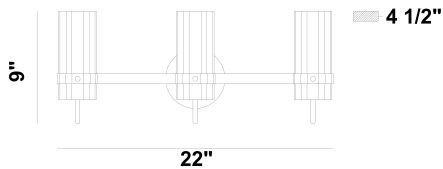

BROOK, BROOK, 3LT VANITY

PRODUCT DETAILS

No.	:	45463-020
Product Color	:	Polished Nickel
Product Material	:	Iron
Shade / Accent Colour	:	Clear
Shade / Accent Material	:	Glass
Width	:	22"
Height	:	9"
Ext	:	4.5"
Weight	:	4.6lbs
Shade Width	:	2.99"
Shade Height	:	7.01"

LIGHT SOURCE DETAILS

Number of Bulbs	:	1
Light Source Type	:	B10
Input Voltage	:	120V
Bulb Voltage	:	120V
Socket Type	:	E12
Wattage	:	60W
Total Wattage	:	60W
Bulb Included	:	No
Dimmable	:	No

OPTIONS AVAILABLE

ITEM NO.	FINISH	SHADE
45463-013	Brass	Clear
45463-020	Polished Nickel	Clear

TECHNICAL DETAILS

Canopy / Backplate Height	:	0.75"
Canopy / Backplate Dia.	:	4.5"
Location	:	Damp

PROJECT INFORMATION

 Job Name: Date: Category: