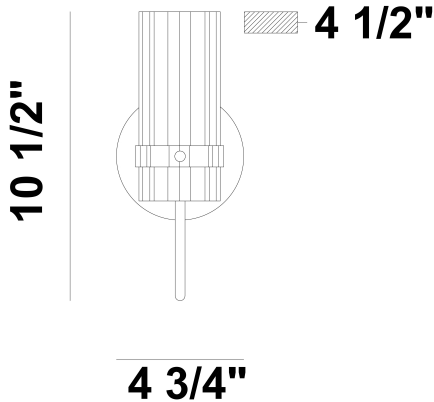

BROOK, BROOK, 1LT VANITY

PRODUCT DETAILS

No.	:	45461-026
Product Color	:	Polished Nickel
Product Material	:	Iron
Shade / Accent Colour	:	Clear
Shade / Accent Material	:	Glass
Width	:	4.75"
Height	:	10.5"
Ext	:	4.5"
Weight	:	1.8lbs
Shade Width	:	2.99"
Shade Height	:	7.01"

LIGHT SOURCE DETAILS

Number of Bulbs	:	1
Light Source Type	:	B10
Input Voltage	:	120V
Bulb Voltage	:	120V
Socket Type	:	E12
Wattage	:	60W
Total Wattage	:	60W
Bulb Included	:	No
Dimmable	:	No

OPTIONS AVAILABLE

ITEM NO.	FINISH	SHADE
45461-019	Brass	Clear
45461-026	Polished Nickel	Clear

TECHNICAL DETAILS

Canopy / Backplate Height	:	0.75"
Canopy / Backplate Dia.	:	4.5"
Location	:	Damp

PROJECT INFORMATION

 Job Name: Date: Category: