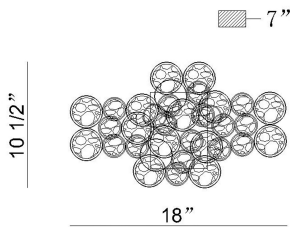

TRENTO, TRENTO, 2LT VANITY

PRODUCT DETAILS

No.	:	45452-024
Product Color	:	Pearl Gold
Product Material	:	Iron
Shade / Accent Colour	:	clear
Shade / Accent Material	:	Glass
Width	:	18"
Height	:	10.5"
Ext	:	7"
Weight	:	5lbs

ITEM NO.	FINISH	SHADE
45452-017	Champagne silver	clear
45452-024	Pearl Gold	clear

TECHNICAL DETAILS

Canopy / Backplate Length	:	6.25"
Canopy / Backplate Height	:	1"
Canopy / Backplate Width	:	4.75"
Location	:	Dry