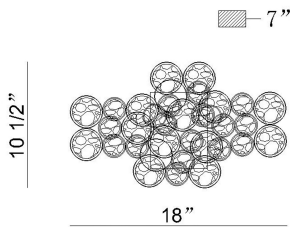

### PRODUCT DETAILS

No.	:	45452-017
Product Color	:	Champagne silver
Product Material	:	Iron
Shade / Accent Colour	:	clear
Shade / Accent Material	:	Glass
Width	:	18"
Height	:	10.5"
Ext	:	7"
Weight	:	5lbs

### TECHNICAL DETAILS

Canopy / Backplate Length	:	6.25"
Canopy / Backplate Height	:	1"
Canopy / Backplate Width	:	4.75"
Location	:	Dry