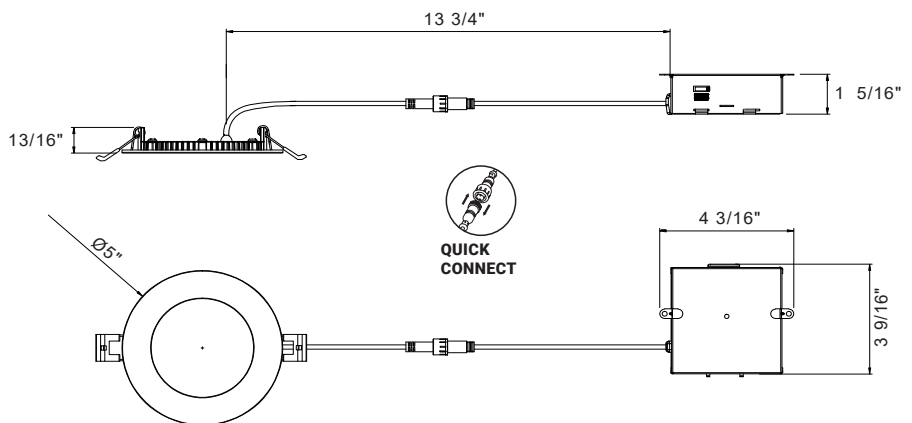

FINISHES

ACCESSORIES

www.eurofase.com

Tel: 905.695.2055 Fax: 905.695.2056
Toll Free: 1.800.660.5391 Toll Free: 1.800.660.5390

All features, functionality and other product specifications are subject to change without notice.