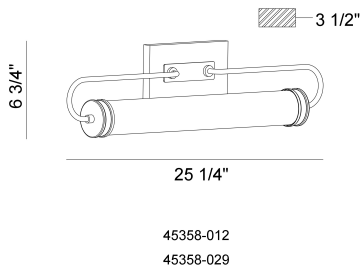

TELLIE, 25IN INTEGRATED LED VANITY

PRODUCT DETAILS

No.	:	45358-029
Product Color	:	MATTE BLACK
Product Material	:	IRON
Shade / Accent Colour	:	WHITE
Shade / Accent Material	:	GLASS
Length	:	25.25"
Width	:	3.5"
Height	:	6.75"
Overall Height	:	6.75"
Ext	:	3.5"
Weight	:	3.3LBS
Shade Length	:	16"
Shade Width	:	6"
Shade Height	:	4"
Shade Diameter	:	5.5"

LIGHT SOURCE DETAILS

Light Source Type	:	INTEGRATED LED
Input Voltage	:	120V
Bulb Voltage	:	120V
Socket Type	:	INTEGRATED
Total Wattage	:	15W
Delivered Lumens	:	1020LM
Kelvin	:	3000K
CRI	:	90
Dimmable	:	YES

OPTIONS AVAILABLE

ITEM NO.	FINISH	SHADE
45358-012	CHROME	FROSTED WHITE
45358-029	MATTE BLACK	FROSTED WHITE

TECHNICAL DETAILS

Hanging Support Type	:	J-BOX
Rods Included	:	NO
Canopy / Backplate Length	:	7"
Canopy / Backplate Height	:	5"
Canopy / Backplate Width	:	1"
Adjustable Lamp Head	:	NO
Mounting	:	UP
IP Rating	:	IP22
Approval	:	
Title 24	:	YES
Beam Angle	:	360