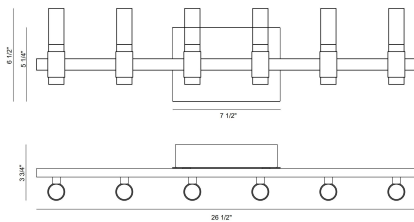

### PRODUCT DETAILS

No.	:	45237-027
Product Color	:	SILVER-BLACK MIX
Product Material	:	IRON
Shade / Accent Colour	:	WHITE
Shade / Accent Material	:	ACRYLIC
Length	:	26.5"
Width	:	3.75"
Height	:	6.5"
Overall Height	:	6.5"
Ext	:	3.75"
Weight	:	4.1LBS
Shade Width	:	2.99"
Shade Height	:	7.01"
Shade Diameter	:	3"

### TECHNICAL DETAILS

Light Direction	:	UP AND DOWN
Hanging Support Type	:	J-BOX
Canopy / Backplate Length	:	7.5"
Canopy / Backplate Height	:	5"
Canopy / Backplate Width	:	1.75"
Driver	:	YES
IP Rating	:	IP22
Approval	:	
Beam Angle	:	360