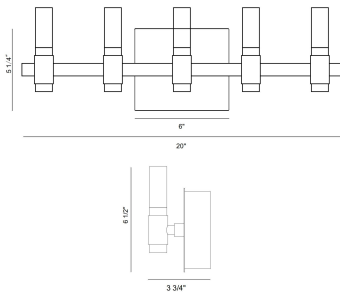

ALBANY, ALBANY, SCONCE, 5LT

PRODUCT DETAILS

No.	:	45236-022
Product Color	:	Black & Nickel
Product Material	:	Iron
Shade / Accent Colour	:	Frosted white
Shade / Accent Material	:	Alu +acrylic
Height	:	6.5"
Ext	:	3.75"
Weight	:	3.5lbs
Shade Height	:	2.75"
Shade Diameter	:	1"

LIGHT SOURCE DETAILS

Number of Bulbs	:	10
Light Source	:	LED
Light Source Type	:	LED
Input Voltage	:	120V
Bulb Voltage	:	24V
Socket Type	:	LED
Wattage	:	20W
Total Wattage	:	26W
Delivered Lumens	:	443lm
Kelvin	:	3000K
CRI	:	90
Bulb Included	:	Yes
Dimmable	:	Yes

OPTIONS AVAILABLE

ITEM NO.	FINISH	SHADE
45236-013	Black & Brass	Frosted white
45236-022	Black & Nickel	Frosted white

TECHNICAL DETAILS

Canopy / Backplate Length	:	6"
Canopy / Backplate Height	:	1.75"
Canopy / Backplate Width	:	5.25"
Location	:	Damp