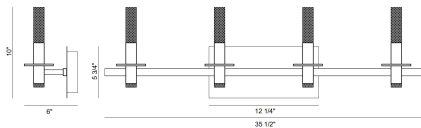

### PRODUCT DETAILS

No.	:	45235-023
Product Color	:	POLISHED NICKEL
Product Material	:	Iron
Shade / Accent Colour	:	Frosted white
Shade / Accent Material	:	Alu +acrylic
Width	:	6.5"
Height	:	10"
Ext	:	6"
Weight	:	5.5lbs
Shade Height	:	4.25"
Shade Diameter	:	1.25"

### TECHNICAL DETAILS

Canopy / Backplate Length	:	12.25"
Canopy / Backplate Height	:	1.25"
Canopy / Backplate Width	:	5.75"
Location	:	Damp