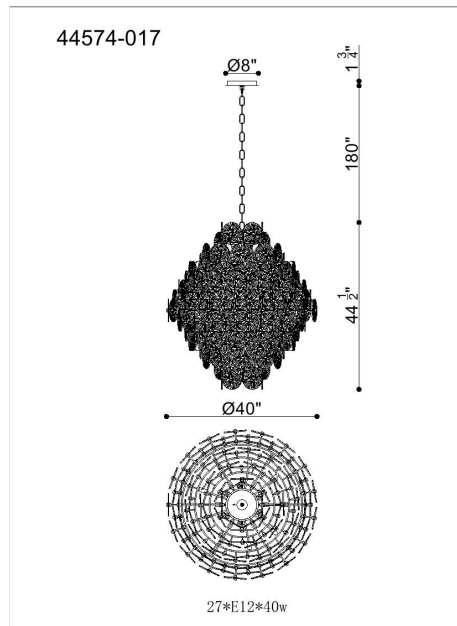

### PRODUCT DETAILS

No.	:	44574-017
Product Color	:	PLATED BRASS
Diameter	:	40"
Height	:	44.5"
Weight	:	163lbs

### LIGHT SOURCE DETAILS

Number of Bulbs	:	27
Light Source	:	Incandescent
Light Source Type	:	B10
Input Voltage	:	120V
Bulb Voltage	:	120V
Socket Type	:	E12
Wattage	:	40W
Total Wattage	:	1080W
Bulb Included	:	No
Dimmable	:	Yes

### TECHNICAL DETAILS

Hanging Support Type	:	CHAIN
Hanging Support Length	:	180"
Canopy / Backplate Height	:	1.75"
Canopy / Backplate Dia.	:	8"
Location	:	DRY