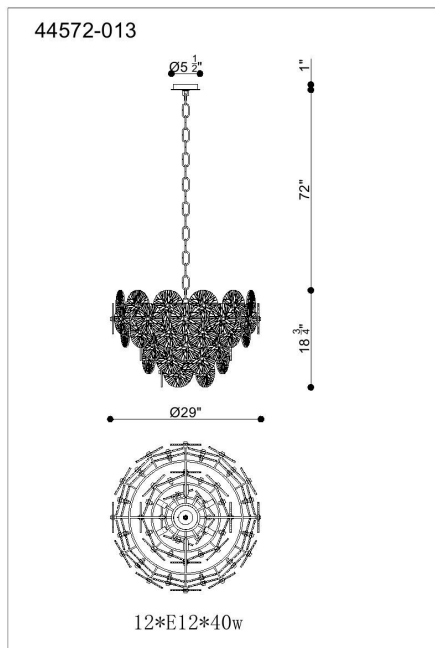

### PRODUCT DETAILS

No.	:	44572-013
Product Color	:	PLATED BRASS
Diameter	:	30"
Height	:	19"

### LIGHT SOURCE DETAILS

Number of Bulbs	:	12
Light Source	:	Incandescent
Light Source Type	:	B10
Input Voltage	:	120V
Bulb Voltage	:	120V
Socket Type	:	E12
Wattage	:	60W
Total Wattage	:	720W
Bulb Included	:	No
Dimmable	:	Yes

### TECHNICAL DETAILS

Hanging Support Type	:	CHAIN
Hanging Support Length	:	72"
Canopy / Backplate Height	:	1"
Canopy / Backplate Dia.	:	5.5"
Location	:	DRY