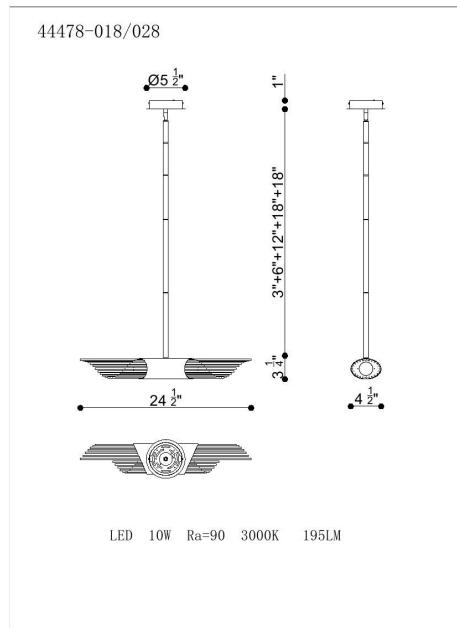

### PRODUCT DETAILS

No.	:	44478-028
Product Color	:	GOLD
Length	:	24"
Width	:	4.5"
Height	:	3.25"

### TECHNICAL DETAILS

Hanging Support Type	:	ROD
Hanging Support Length	:	72"
Canopy / Backplate Height	:	1"
Canopy / Backplate Dia.	:	5.5"
Location	:	DRY
Title 24	:	Yes