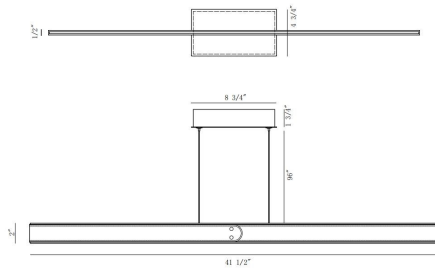

VERDURA, 1-LIGHT RECTANGULAR PENDANT

PRODUCT DETAILS

No.	:	44298-029
Product Color	:	GREY
Length	:	41.5"
Width	:	0.5"
Height	:	2"

LIGHT SOURCE DETAILS

Light Source Type	:	INTEGRATED LED
Input Voltage	:	120V
Bulb Voltage	:	24V
Socket Type	:	LED
Total Wattage	:	35W
Delivered Lumens	:	880lm
Kelvin	:	3500K
CRI	:	90+
Dimmable	:	Yes

OPTIONS AVAILABLE

ITEM NO.	FINISH	SHADE
44298-012	BLACK	
44298-029	GREY	

TECHNICAL DETAILS

Hanging Support Type	:	WIRE
Hanging Support Length	:	96"
Canopy / Backplate Length	:	8.75"
Canopy / Backplate Height	:	4.75"
Canopy / Backplate Width	:	1.75"
Location	:	DRY
Title 24	:	Yes