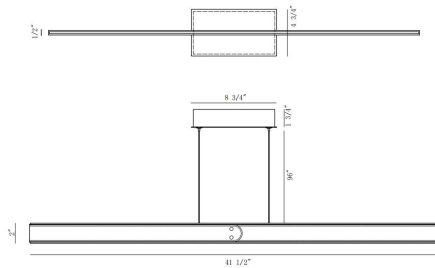

### PRODUCT DETAILS

No.	:	44298-012
Product Color	:	BLACK
Length	:	41.5"
Width	:	0.5"
Height	:	2"

### TECHNICAL DETAILS

Hanging Support Type	:	WIRE
Hanging Support Length	:	96"
Canopy / Backplate Length	:	8.75"
Canopy / Backplate Height	:	4.75"
Canopy / Backplate Width	:	1.75"
Location	:	DRY
Title 24	:	Yes