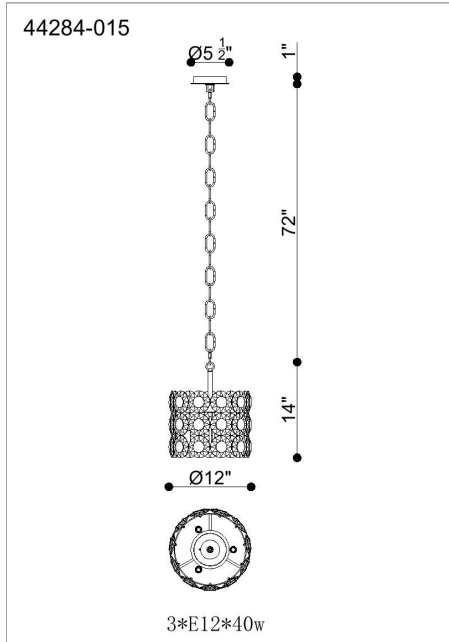

PERRENE, 3-LIGHT 14IN PENDANT CHANDELIER

PRODUCT DETAILS

No.	:	44284-029
Product Color	:	GOLD
Product Material	:	IRON
Shade / Accent Colour	:	CLEAR
Shade / Accent Material	:	GLASS
Length	:	12"
Width	:	12"
Diameter	:	12"
Height	:	14"
Overall Height	:	71"
Weight	:	16.5LBS

LIGHT SOURCE DETAILS

Number of Bulbs	:	3
Light Source	:	BULB
Light Source Type	:	B10
Input Voltage	:	120V
Bulb Voltage	:	120V
Socket Type	:	E12
Wattage	:	40W
Total Wattage	:	120W
Bulb Included	:	NO
Dimmable	:	NO

OPTIONS AVAILABLE

ITEM NO.	FINISH	SHADE
44284-015	CHROME	
44284-029	GOLD	

TECHNICAL DETAILS

Hanging Support Type	:	CHAIN
Hanging Support Length	:	72"
Rods Included	:	YES
Canopy / Backplate Length	:	15.5"
Canopy / Backplate Height	:	1"
Canopy / Backplate Width	:	5.5"
Canopy / Backplate Dia.	:	5.5"
IP Rating	:	IP22
Location	:	DRY
Approval	:	
Beam Angle	:	360