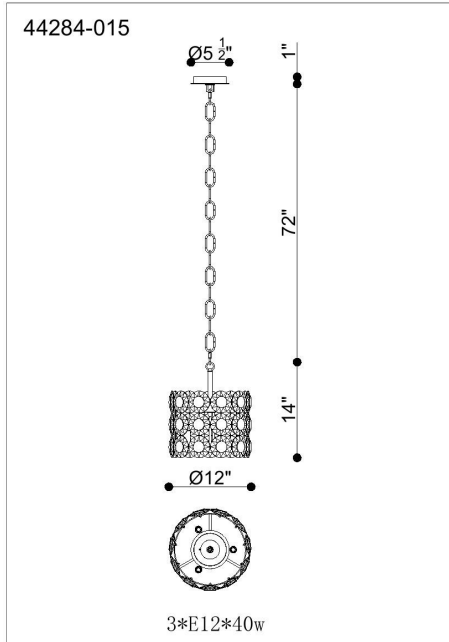

PERRENE, PERRENE, SMA CHANDELIER

PRODUCT DETAILS

No.	:	44284-015
Product Color	:	CHROME
Length	:	12"
Width	:	12"
Diameter	:	12"
Height	:	14"
Overall Height	:	71"
Weight	:	16.5lbs

LIGHT SOURCE DETAILS

Number of Bulbs	:	3
Light Source	:	Incandescent
Light Source Type	:	B10
Input Voltage	:	120V
Bulb Voltage	:	120V
Socket Type	:	E12
Wattage	:	40W
Total Wattage	:	120W
Bulb Included	:	No
Dimmable	:	No

OPTIONS AVAILABLE

ITEM NO.	FINISH	SHADE
44284-015	CHROME	
44284-029	Metal, Crystal	NA

TECHNICAL DETAILS

Light Direction	:	Multi
Hanging Support Type	:	CHAIN
Hanging Support Length	:	72"
Rods Included	:	Yes
Canopy / Backplate Length	:	5.5"
Canopy / Backplate Height	:	1"
Canopy / Backplate Width	:	5.5"
Canopy / Backplate Dia.	:	5.5"
IP Rating	:	IP20
Location	:	Dry
Approval	:	