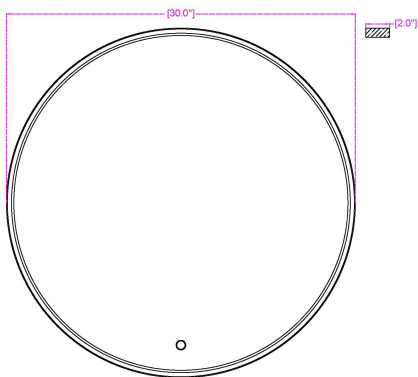

PROJECT INFORMATION

Job Name: Date: Type:

Comments: