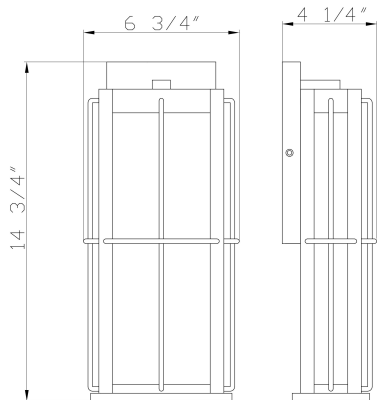

BENSA, SMALL OUTDOOR LANTERN

PRODUCT DETAILS

No.	:	44267-018
Product Color	:	SAND BLACK
Width	:	6.75"
Height	:	14.75"
Ext	:	4.25"

LIGHT SOURCE DETAILS

Light Source Type	:	INTEGRATED LED
Input Voltage	:	120V
Bulb Voltage	:	120V
Socket Type	:	LED
Total Wattage	:	10W
Delivered Lumens	:	270lm
Kelvin	:	3000K
CRI	:	90+
Dimmable	:	Yes

OPTIONS AVAILABLE

ITEM NO.	FINISH	SHADE
44267-018	SAND BLACK	

TECHNICAL DETAILS

Canopy / Backplate Length	:	4.75"
Canopy / Backplate Width	:	8"
Location	:	WET

44267-018

PROJECT INFORMATION

Job Name: Date: Type: