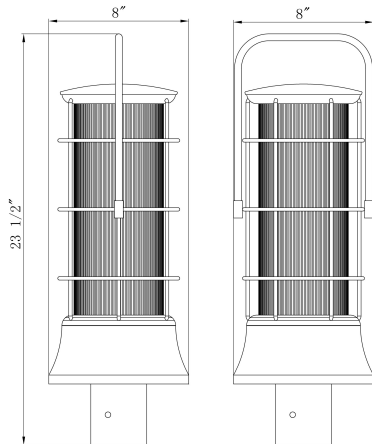

TECHNICAL DETAILS

Location	:	WET

PROJECT INFORMATION

Job Name: Date: Type:

Comments: