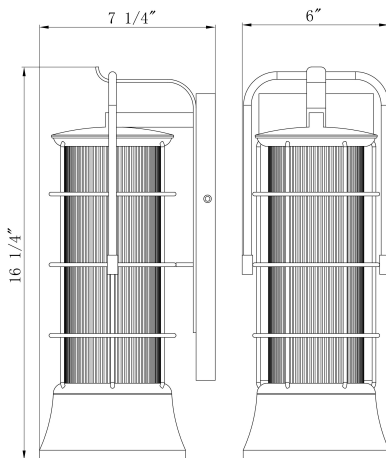

### PRODUCT DETAILS

No.	:	44263-010
Product Color	:	DARK BRONZE
Width	:	6"
Height	:	16.25"
Ext	:	7.25"
Shade Height	:	10"
Shade Diameter	:	4"

### LIGHT SOURCE DETAILS

Number of Bulbs	:	1
Light Source	:	Incandescent
Light Source Type	:	T10
Input Voltage	:	120V
Bulb Voltage	:	120V
Socket Type	:	E26
Wattage	:	60W
Total Wattage	:	60W
Bulb Included	:	No
Dimmable	:	Yes

### TECHNICAL DETAILS

Canopy / Backplate Length	:	11.75"
Canopy / Backplate Height	:	0.75"
Canopy / Backplate Width	:	4.75"
Location	:	WET