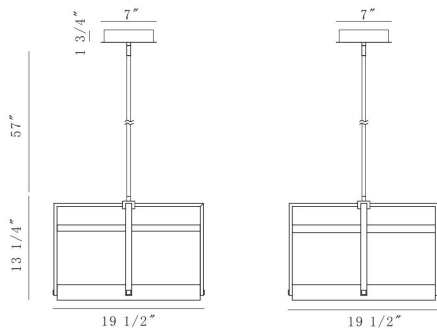

TYE, LARGE PENDANT

PRODUCT DETAILS

No.	:	44256-012
Product Color	:	MATTE BLACK
Length	:	19.5"
Width	:	19.5"
Height	:	13.25"

LIGHT SOURCE DETAILS

Light Source Type	:	INTEGRATED LED
Input Voltage	:	120V
Bulb Voltage	:	24V
Socket Type	:	LED
Total Wattage	:	55W
Delivered Lumens	:	1020lm
Kelvin	:	3500K
CRI	:	90+
Dimmable	:	Yes

OPTIONS AVAILABLE

ITEM NO.
44256-012

FINISH
MATTE BLACK

SHADE

TECHNICAL DETAILS

Hanging Support Type	:	ROD
Hanging Support Length	:	57"
Canopy / Backplate Length	:	7"
Canopy / Backplate Height	:	1.75"
Canopy / Backplate Width	:	7"
Location	:	DRY
Title 24	:	Yes