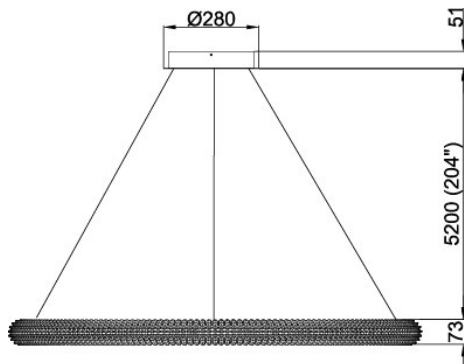

SASSI, 48-INCH RING CHANDELIER

PRODUCT DETAILS

No.	:	43925-018
Product Color	:	CHROME
Diameter	:	48"
Height	:	2.75"
Weight	:	29lbs

LIGHT SOURCE DETAILS

Light Source Type	:	INTEGRATED LED
Input Voltage	:	120V
Bulb Voltage	:	120V
Socket Type	:	LED
Total Wattage	:	90W
Delivered Lumens	:	6500lm
Kelvin	:	3000K
CRI	:	90+
Dimmable	:	Yes

OPTIONS AVAILABLE

ITEM NO.	FINISH	SHADE
43925-018	CHROME	

TECHNICAL DETAILS

Hanging Support Type	:	WIRE
Hanging Support Length	:	180"
Canopy / Backplate Height	:	2"
Canopy / Backplate Dia.	:	13.75"
Location	:	DRY
Title 24	:	Yes