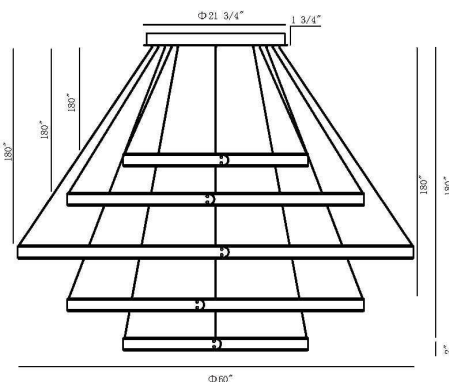

VERDURA, 5-TIERS 5-LIGHT 60IN INTEGRATED LED GRAND CHANDELI

PRODUCT DETAILS

No.	:	43901-012
Product Color	:	MATTE BLACK
Shade / Accent Colour	:	WHITE
Shade / Accent Material	:	ACRYLIC
Width	:	60"
Diameter	:	60"
Height	:	2"
Weight	:	50LBS

OPTIONS AVAILABLE

ITEM NO.	FINISH	SHADE
43901-012	MATTE BLACK	
43901-036	MATTE GREY	

TECHNICAL DETAILS

Hanging Support Type	:	WIRE
Hanging Support Length	:	180"
Canopy / Backplate Height	:	1.75"
Canopy / Backplate Dia.	:	21.75"
IP Rating	:	IP22
Location	:	DRY
Beam Angle	:	360