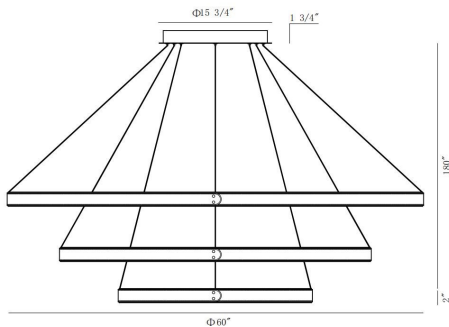

VERDURA, 3-RING CHANDELIER

PRODUCT DETAILS

No.	:	43900-039
Product Color	:	GREY
Width	:	60"
Height	:	2"

LIGHT SOURCE DETAILS

Light Source Type	:	INTEGRATED LED
Input Voltage	:	120V
Bulb Voltage	:	24V
Socket Type	:	LED
Total Wattage	:	283W
Delivered Lumens	:	8920lm
Kelvin	:	3500K
CRI	:	90+
Dimmable	:	Yes

OPTIONS AVAILABLE

ITEM NO.	FINISH	SHADE
43900-015	BLACK	
43900-039	GREY	

TECHNICAL DETAILS

Hanging Support Type	:	WIRE
Hanging Support Length	:	180"
Canopy / Backplate Height	:	1.75"
Canopy / Backplate Dia.	:	15.75"
Location	:	DRY
Title 24	:	Yes