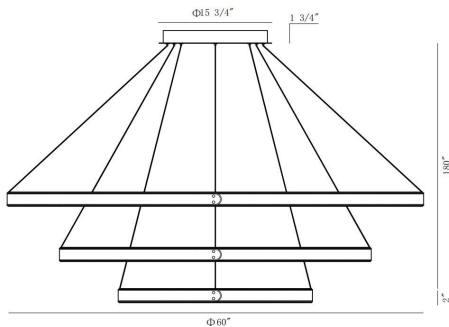

VERDURA, 3-RING CHANDELIER

PRODUCT DETAILS

No.	:	43900-015
Product Color	:	BLACK
Width	:	60"
Height	:	2"

LIGHT SOURCE DETAILS

Light Source Type	:	INTEGRATED LED
Input Voltage	:	120V
Bulb Voltage	:	24V
Socket Type	:	LED
Total Wattage	:	283W
Delivered Lumens	:	8920lm
Kelvin	:	3500K
CRI	:	90+
Dimmable	:	Yes

OPTIONS AVAILABLE

ITEM NO.	FINISH	SHADE
43900-015	BLACK	
43900-039	GREY	

TECHNICAL DETAILS

Hanging Support Type	:	WIRE
Hanging Support Length	:	180"
Canopy / Backplate Height	:	1.75"
Canopy / Backplate Dia.	:	15.75"
Location	:	DRY
Title 24	:	Yes